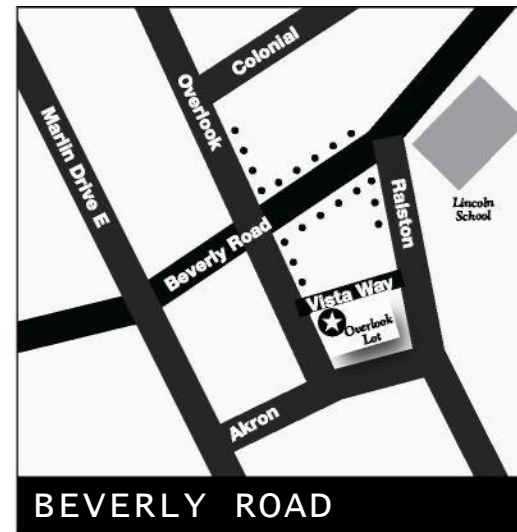

the virtual gateway to your community

Permits and Parking Violations can be paid by visiting:

<https://mylebo.mtlebanon.org>

• L E G E N D •

•••••
METERED STREET PARKING

★
METERED LOTS
GARAGES

HOURLY, DAILY AND MONTHLY RATES