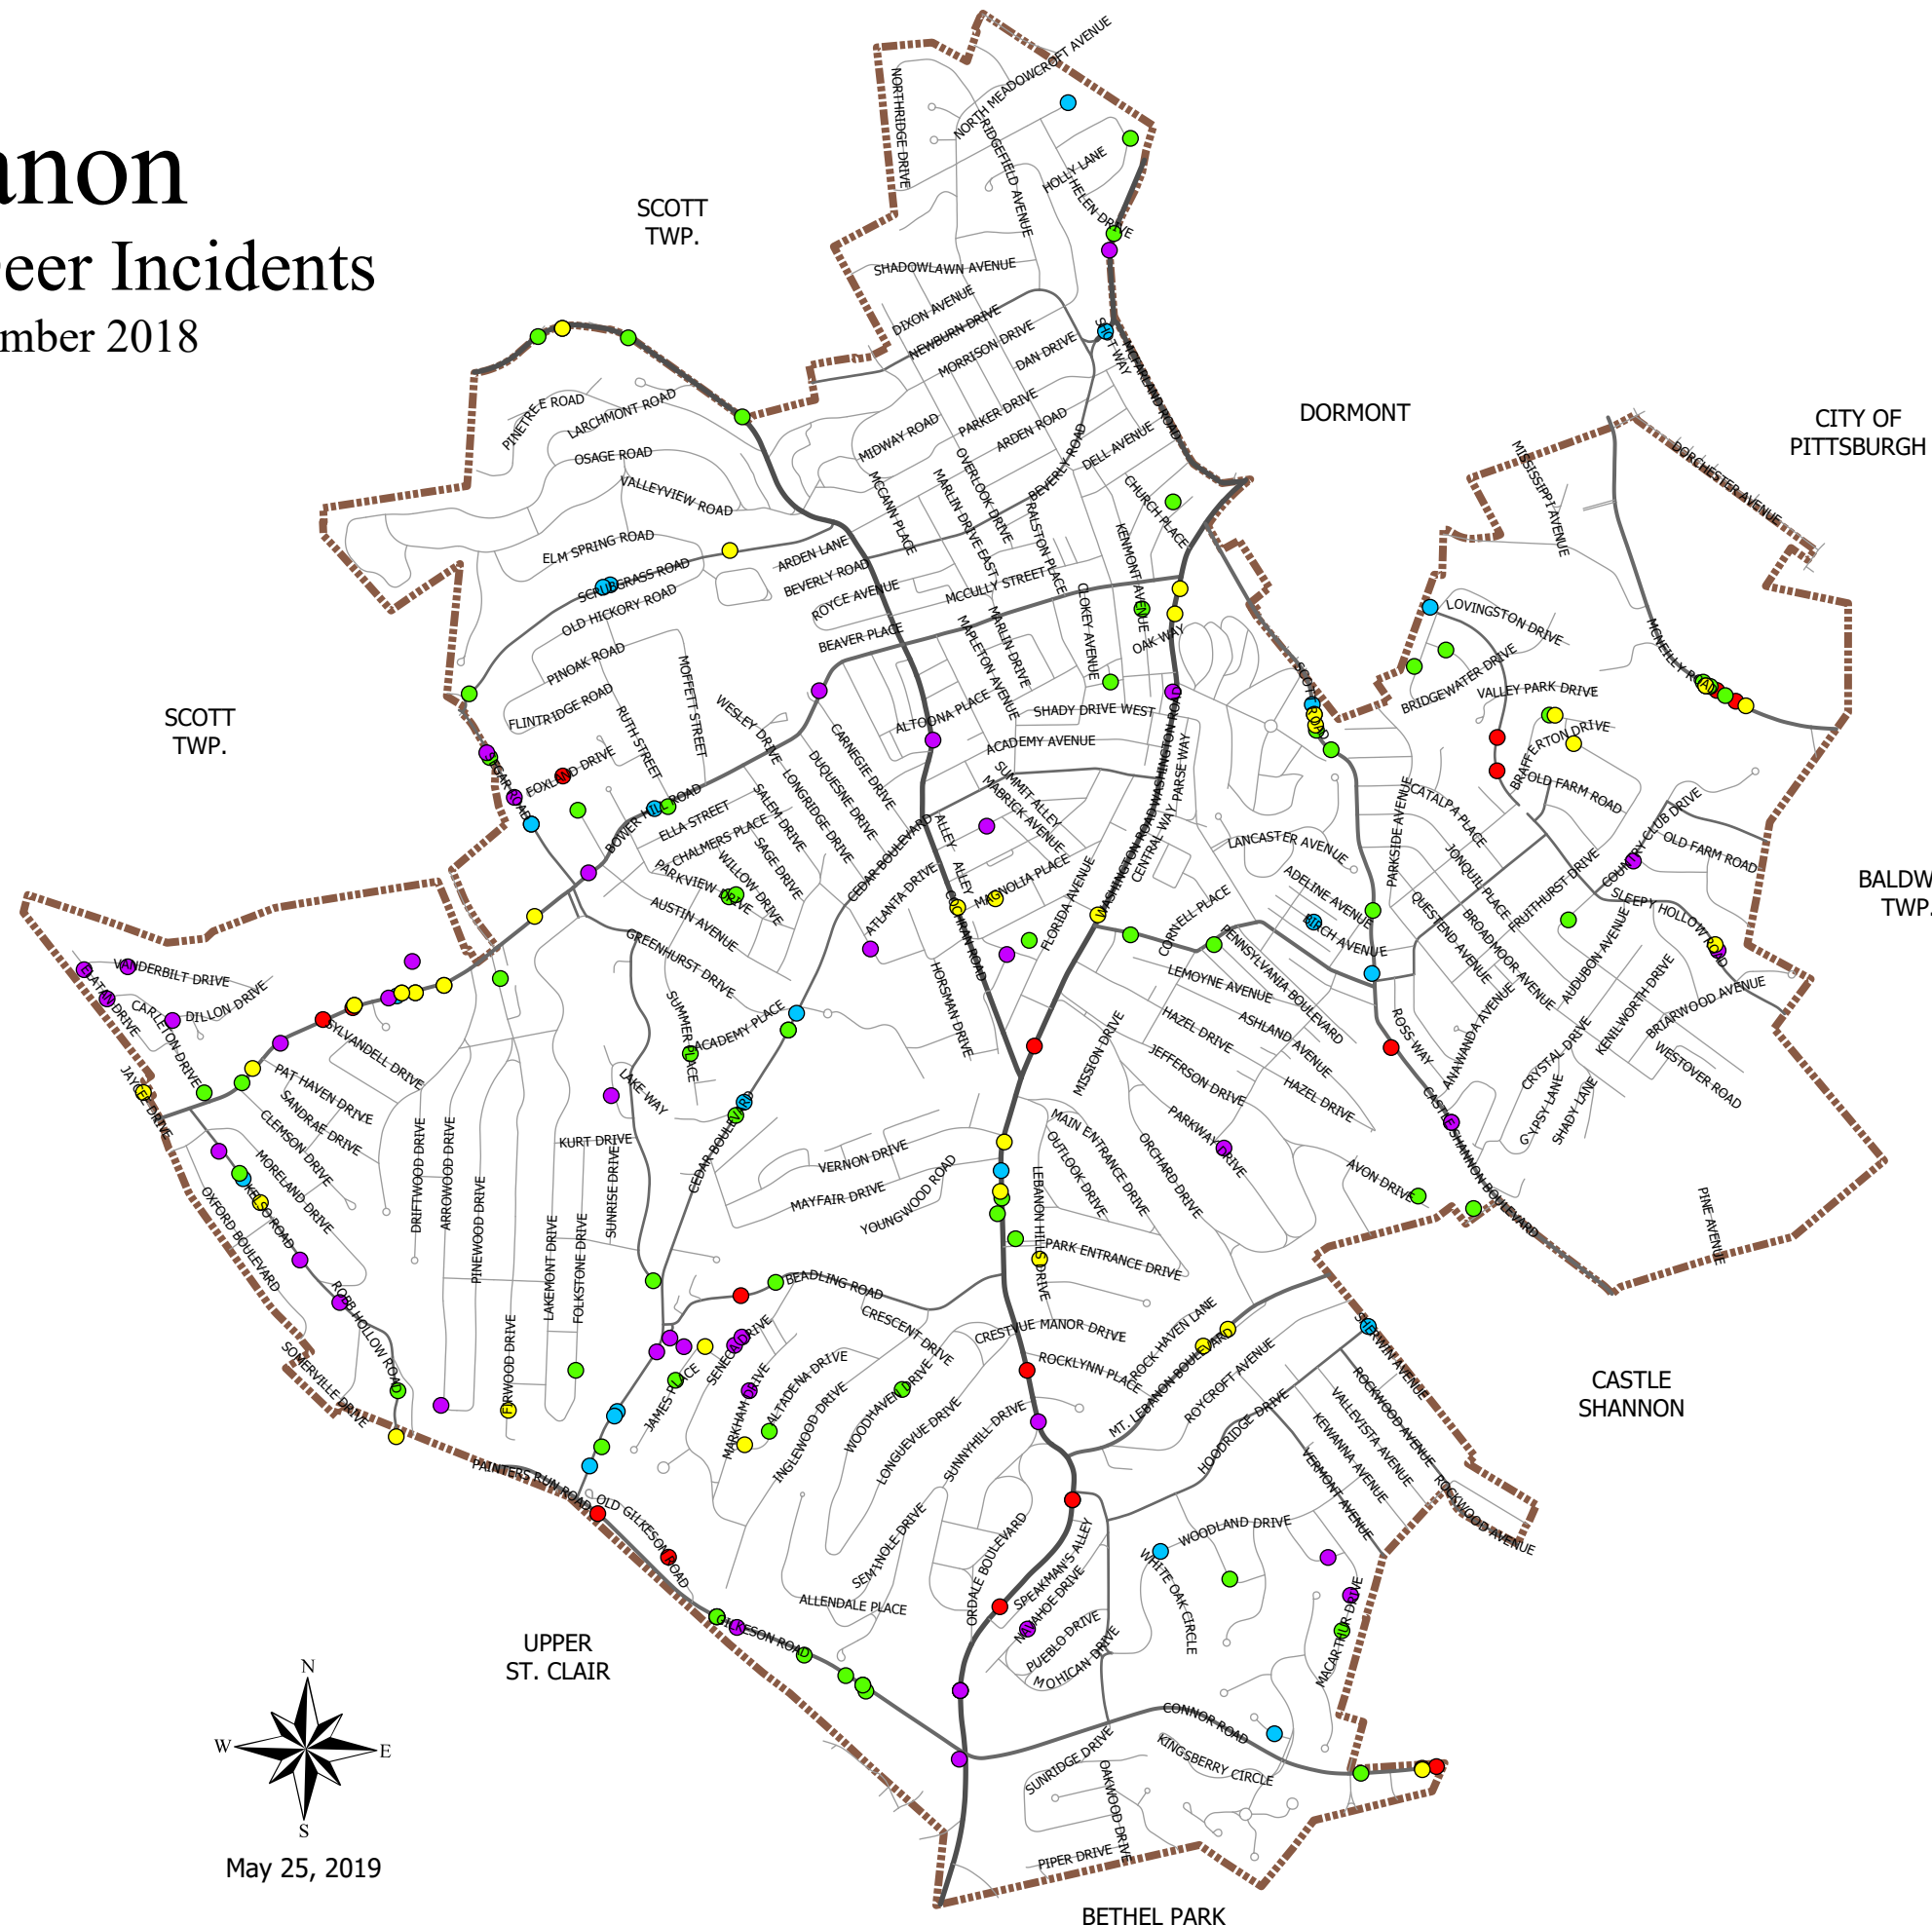

# Mt. Lebanon

## Vehicle-Related Deer Incidents

January 2014 - December 2018

- 2018 Incidents (32 Total)
- 2017 Incidents (42 Total)
- 2016 Incidents (60 Total)
- 2015 Incidents (24 Total)
- 2014 Incidents (21 Total)

— Road Centerline  
 - - - Municipal Boundary

Approximately 50% of incidents not mapped due to data limitations.

May 25, 2019